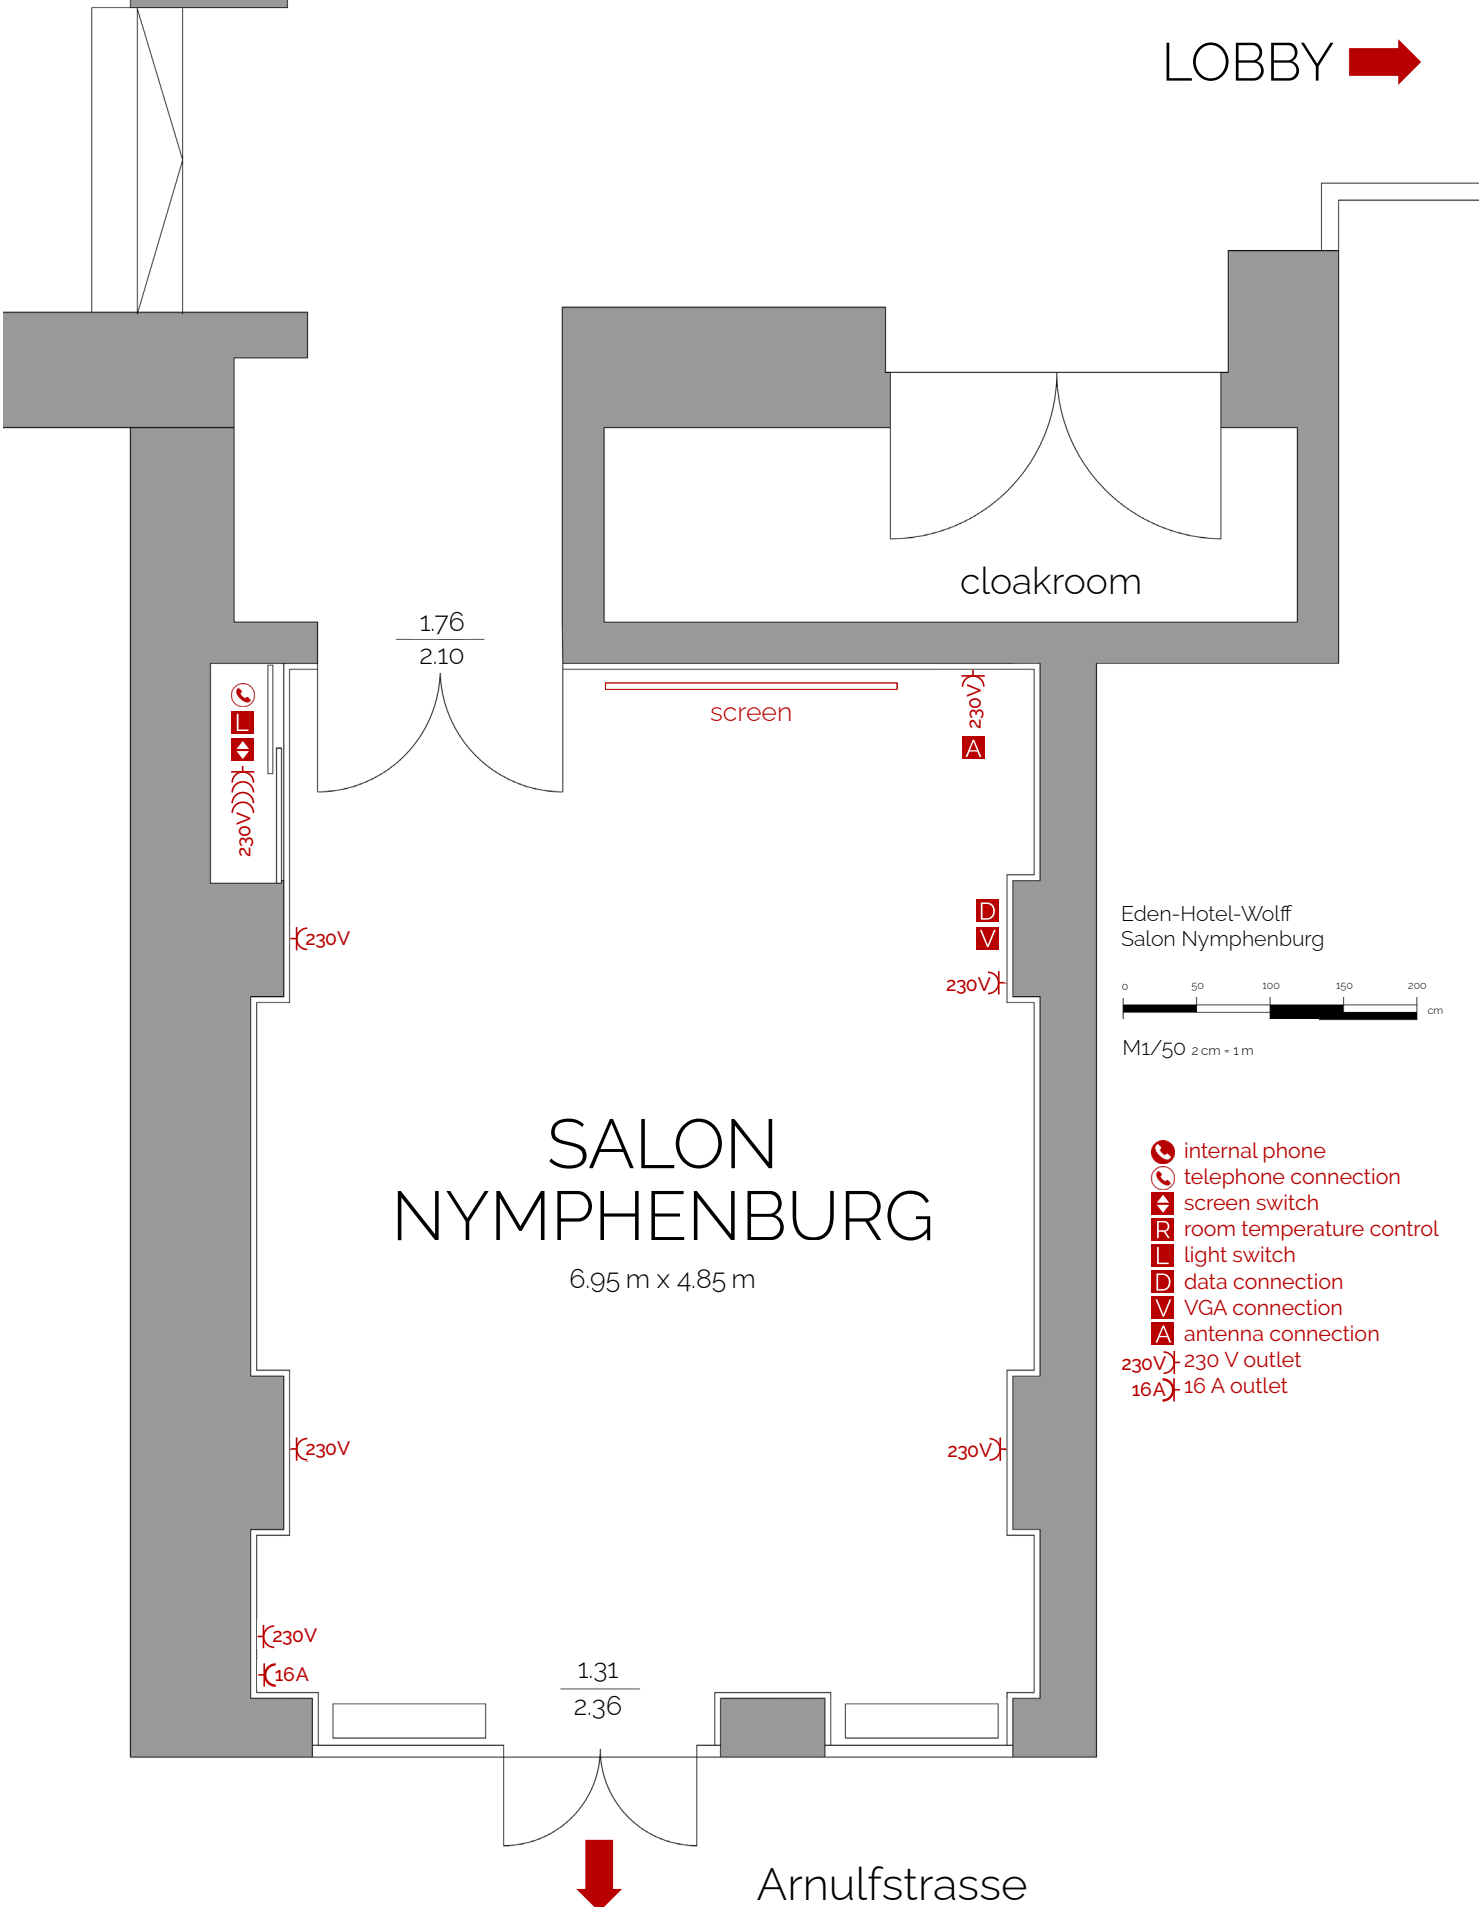

LOBBY →

Eden-Hotel-Wolff  
Salon Nymphenburg

M1/50 2cm = 1m

- internal phone
- telephone connection
- screen switch
- room temperature control
- light switch
- data connection
- VGA connection
- antenna connection