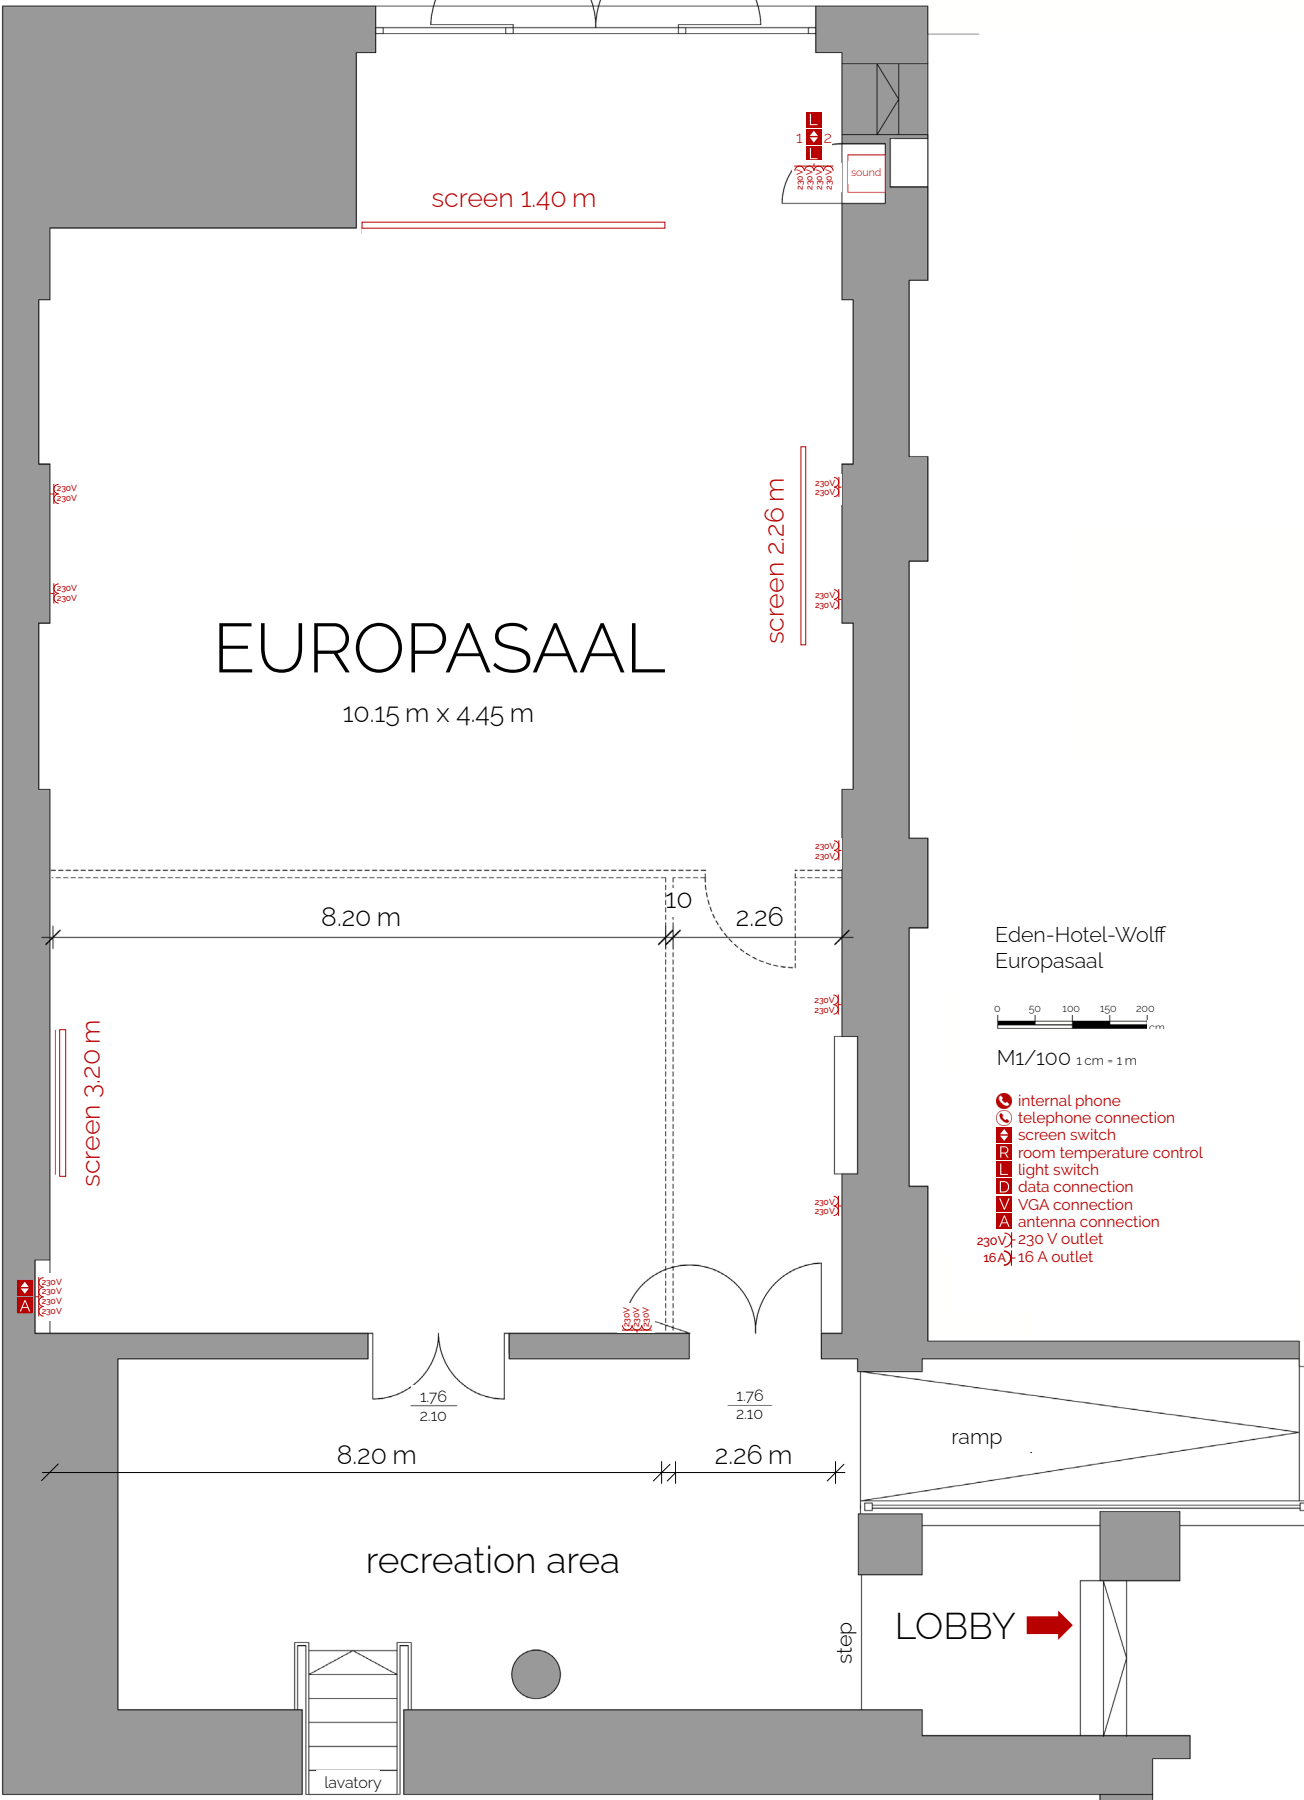

6.50 m  
 10.60 m  
 2.20 / 3.00  
 pavement Hirtenstrasse ca. 0.60 m

2.35 m  
 8.60 m  
 14.80 m  
 6.10 m  
 4.70 m

EUROPASAAL  
 10.15 m x 4.45 m

Eden-Hotel-Wolff  
 Europasaal

M1/100 1cm = 1m

- ☎ internal phone
- ☎ telephone connection
- ⬆ screen switch
- ⬆ room temperature control
- ⬆ light switch
- ⬆ data connection
- ⬆ VGA connection
- ⬆ antenna connection
- 230V 230 V outlet
- 16A 16 A outlet