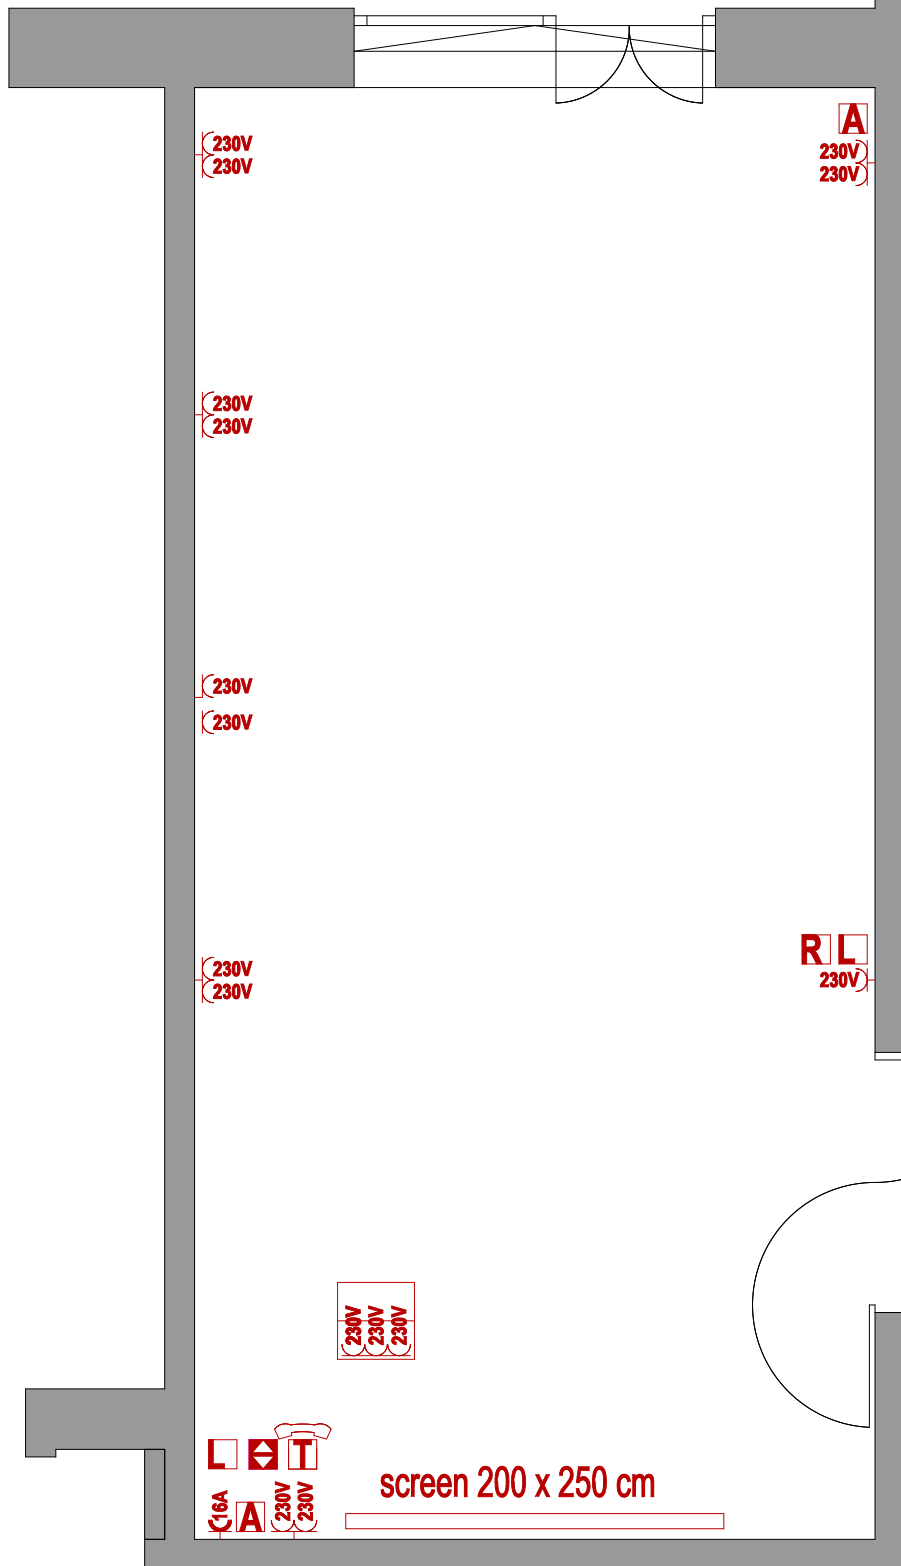

# roof terrace

13,00 m x 1,88 m

97  
2.22

# REGENSBURG

9,60 m x 4,50 m

scale 1/50 2 cm = 1 m

T	internal phone
T	telephone connection
◀▶	screen switch
R	room temp. control
L	light switch
D	data switch
V	VGA connection
A	antenna connection
230V	230 V outlet
16A	16A outlet